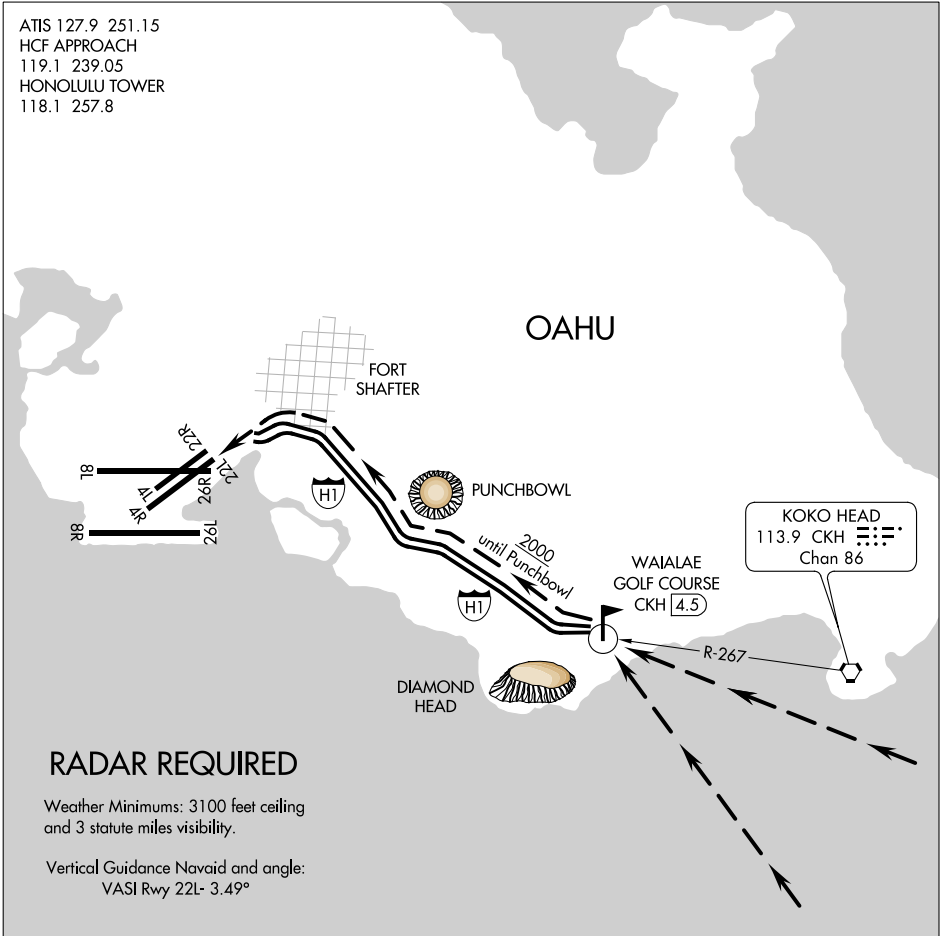

WAIALAE GOLF COURSE VISUAL RWY 22L

HONOLULU, HAWAII

ATIS 127.9 251.15
 HCF APPROACH
 119.1 239.05
 HONOLULU TOWER
 118.1 257.8

PAC, 29 MAY 2014 to 24 JUL 2014

PAC, 29 MAY 2014 to 24 JUL 2014

WAIALAE GOLF COURSE VISUAL APPROACH RWY 22L