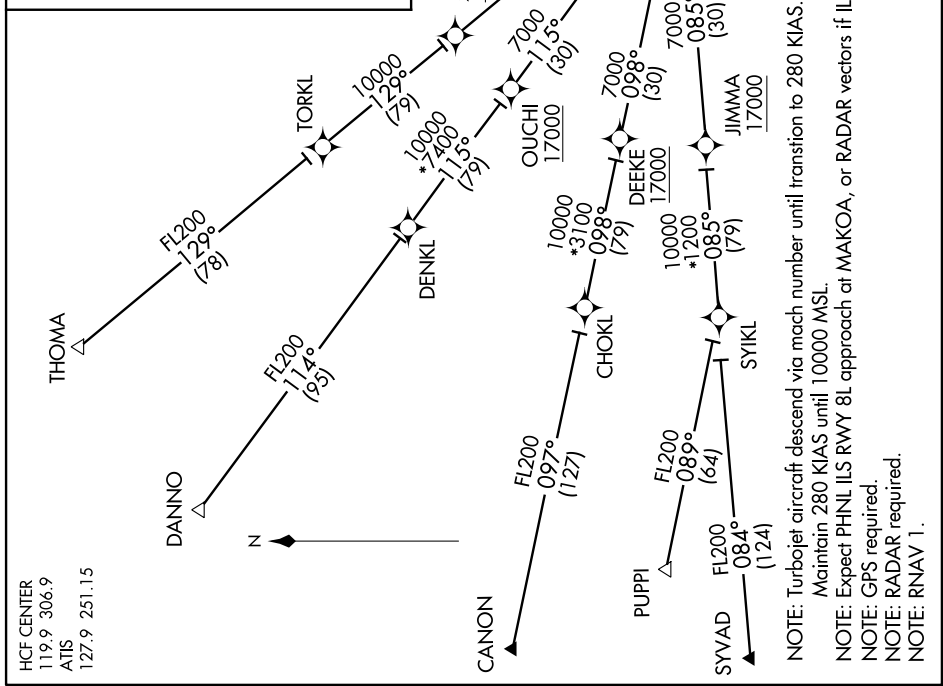

# KLANI TWO ARRIVAL (RNAV)

ST-754 (FAA)

HONOLULU INTL (HNL) (PHNL)  
HONOLULU, HAWAII

PAC, 29 MAY 2014 to 24 JUL 2014

**ARRIVAL ROUTE DESCRIPTION**

CANON TRANSITION (CANON.KLANI2)  
 DANNO TRANSITION (DANNO.KLANI2)  
 PUPPI TRANSITION (PUPPI.KLANI2)  
 SYVAD TRANSITION (SYVAD.KLANI2)  
 THOMA TRANSITION (THOMA.KLANI2)

From KLANI as depicted to MAKOA. Cross RABBS at/above 4000, cross MAKOA at/below 3700 and at/above 3400 and at/below 210 KIAS. Expect PHNL ILS RWY 8L approach.

LOST COMMUNICATIONS: Descend via the KLANI ARRIVAL, at MAKOA cleared PHNL ILS RWY 8L approach.

NOTE: Chart not to scale.

PAC, 29 MAY 2014 to 24 JUL 2014