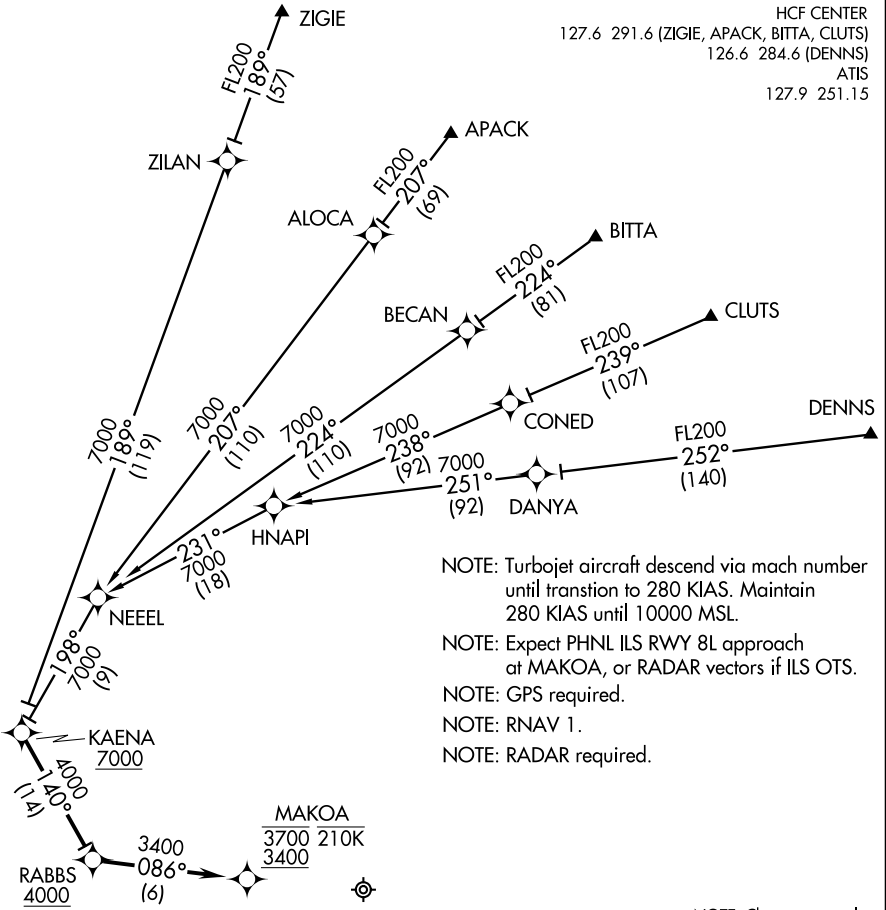

(KAENA.KAENA2) 14037

# KAENA TWO ARRIVAL (RNAV)

ST-754 (FAA)

HONOLULU INTL (HNL) (PHNL)  
HONOLULU, HAWAII

PAC, 29 MAY 2014 to 24 JUL 2014

PAC, 29 MAY 2014 to 24 JUL 2014

## ARRIVAL ROUTE DESCRIPTION

APACK TRANSITION (APACK.KAENA2)

BITTA TRANSITION (BITTA.KAENA2)

CLUTS TRANSITION (CLUTS.KAENA2)

DENNS TRANSITION (DENNS.KAENA2)

ZIGIE TRANSITION (ZIGIE.KAENA2)

From KAENA as depicted to MAKOA. Cross RABBS at/above 4000, cross MAKOA at/below 3700 and at/above 3400 and at/below 210 KIAS.

Expect PHNL ILS RWY 8L approach.

LOST COMMUNICATIONS: Descend via the KAENA ARRIVAL. At MAKOA, cleared PHNL ILS RWY 8L approach.

KAENA TWO ARRIVAL (RNAV)  
(KAENA.KAENA2) 14037

HONOLULU, HAWAII  
HONOLULU INTL (HNL) (PHNL)