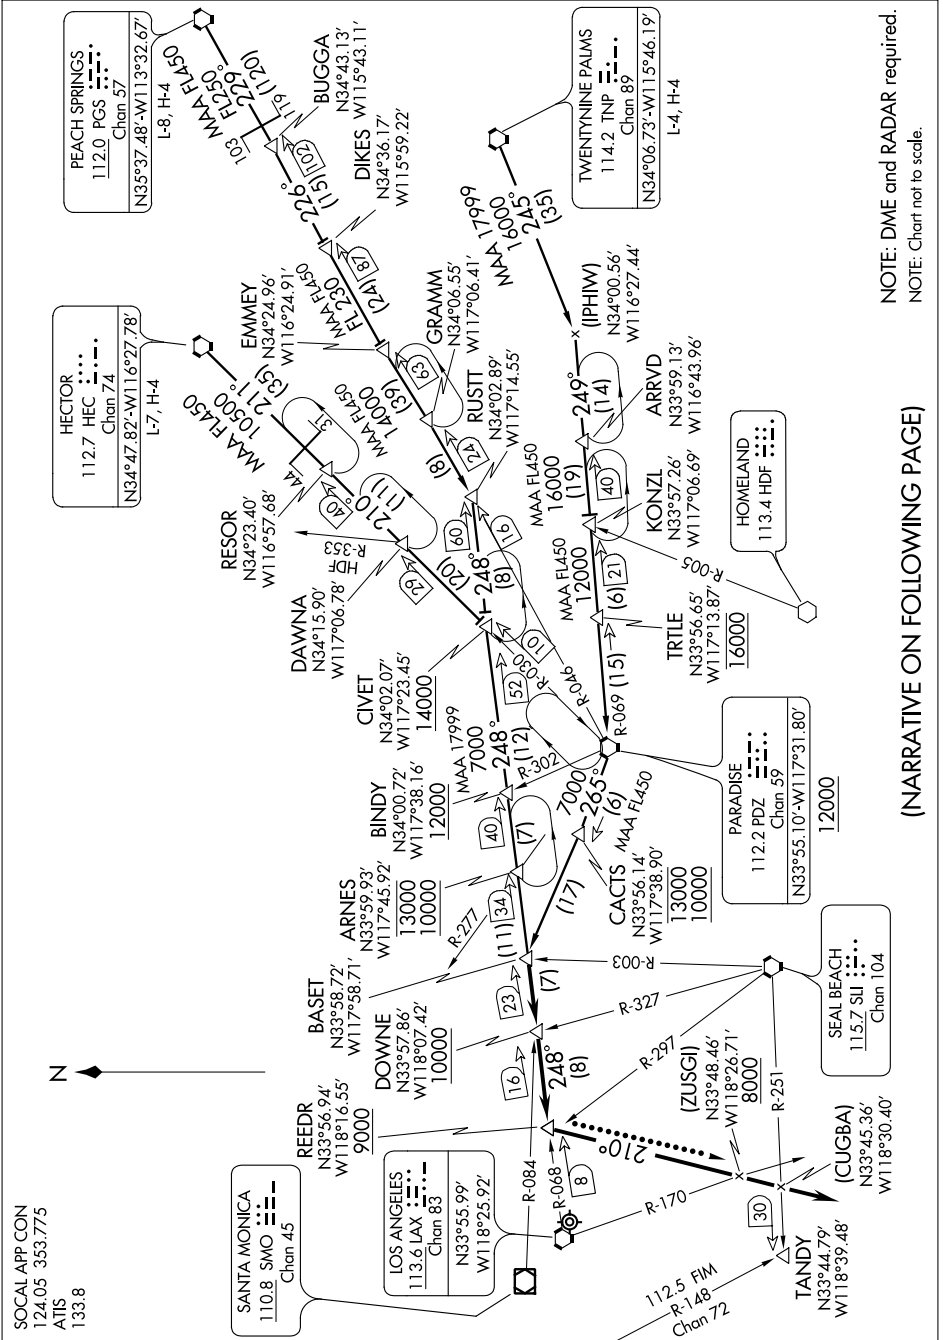

# BASET THREE ARRIVAL

ST-237 (FAA)

LOS ANGELES INTL  
LOS ANGELES, CALIFORNIA

SW-3, 26 JUN 2014 to 24 JUL 2014

NOTE: DME and RADAR required.  
NOTE: Chart not to scale.

(NARRATIVE ON FOLLOWING PAGE)

SW-3, 26 JUN 2014 to 24 JUL 2014

# BASET THREE ARRIVAL

LOS ANGELES, CALIFORNIA  
LOS ANGELES INTL