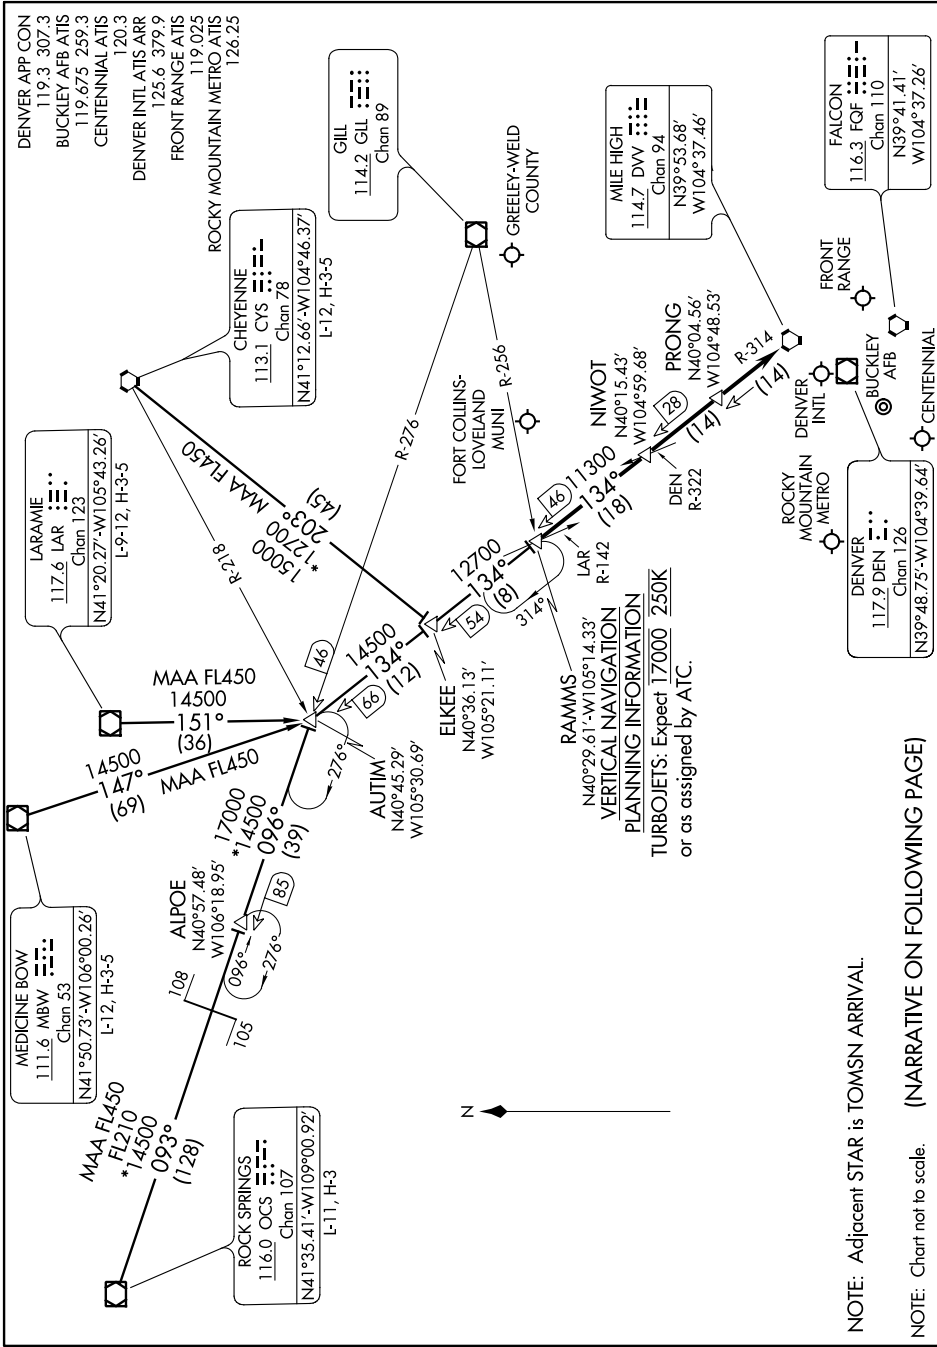

RAMMS SIX ARRIVAL

SW-1, 26 JUN 2014 to 24 JUL 2014

SW-1, 26 JUN 2014 to 24 JUL 2014

RAMMS SIX ARRIVAL

NOTE: Adjacent STAR is TOMSN ARRIVAL.

NOTE: Chart not to scale. (NARRATIVE ON FOLLOWING PAGE)