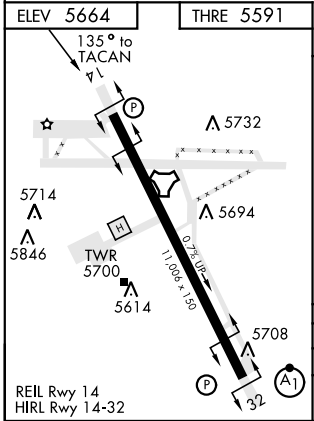

TACAN BKF Chan 33	APCH CRS 135°	Rwy Idg 11,006 THRE 5591 Arprt Elev 5664	JAL-538 [USAF]	BUCKLEY AFB (KBKF)
----------------------	------------------	--	----------------	--------------------

**▽** MISSED APPROACH: Climbing to 8200 direct BEKEE (BKF TACAN R-148/13 DME) and hold or as directed by ATC.

ATIS ★ 119.675 259.3	DENVER APP CON 128.45 251.075	BUCKLEY TOWER ★ 121.0 291.675	GND CON 121.6 275.8	CLNC DEL 121.6 275.8
-------------------------	----------------------------------	----------------------------------	------------------------	-------------------------

EMERG SAFE ALT 100 NM 16,500

ELEV 5664	THRE 5591		
MANND R-315 (20)	ROMBE (12)	ROLAE (6)	BEKEE BKF (13)
12,000	8500	7000	8200
2.38° TCH 49			BUCKLEY BKF R-148
		4.9 NM	.5 NM
CATEGORY	C	D	E
S-14	5980-1½	389 (400-1½)	
CIRCLING	6220-1½ 556 (600-1½)	6300-2 636 (700-2)	6500-3 836 (900-3)