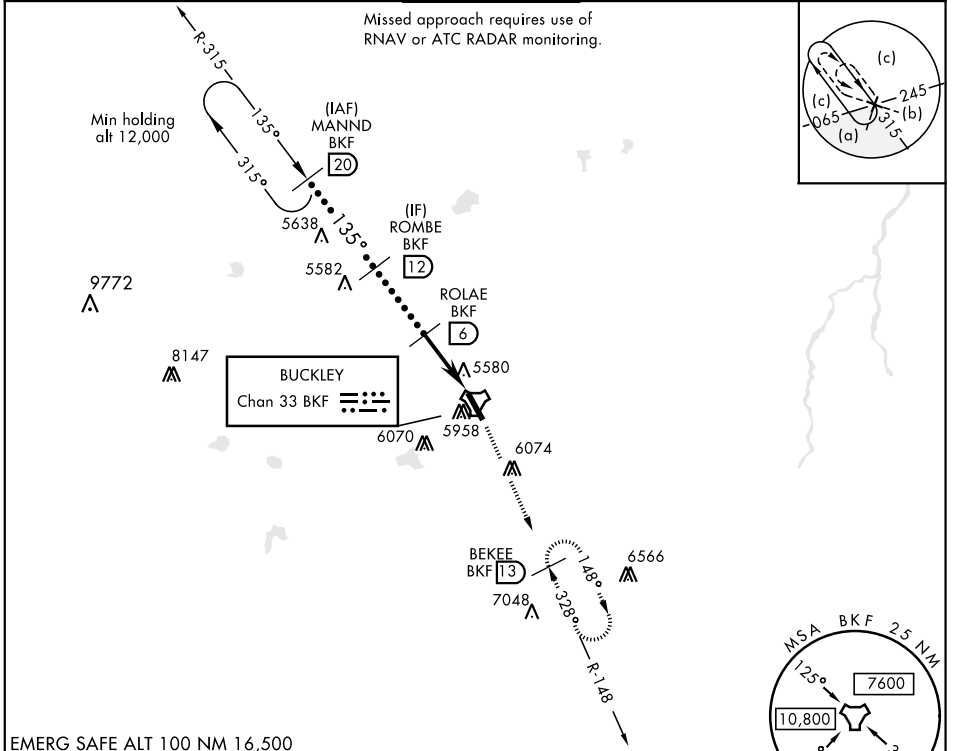

TACAN BKF Chan 33	APCH CRS 135°	Rwy Idg 11,006 THRE 5591 Arprt Elev 5664	JAL-538 [USAF]	BUCKLEY AFB (KBKF)
----------------------	------------------	--	----------------	--------------------

**▽** MISSED APPROACH: Climbing to 8200 direct BEKEE (BKF TACAN R-148/13 DME) and hold or as directed by ATC.

ATIS ★ 119.675 259.3	DENVER APP CON 128.45 251.075	BUCKLEY TOWER ★ 121.0 291.675	GND CON 121.6 275.8	CLNC DEL 121.6 275.8
-------------------------	----------------------------------	----------------------------------	------------------------	-------------------------

EMERG SAFE ALT 100 NM 16,500

ELEV 5664	THRE 5591		
MANND R-315 (20)	ROMBE (12)	ROLAE (6)	BEKEE BKF (13)
12,000	8500	7000	8200
2.38° TCH 49			BUCKLEY BKF R-148
		4.9 NM	.5 NM
CATEGORY	C	D	E
S-14	5980-1½	389 (400-1½)	
CIRCLING	6220-1½ 556 (600-1½)	6300-2 636 (700-2)	6500-3 836 (900-3)

SW-1, 26 JUN 2014 to 24 JUL 2014

SW-1, 26 JUN 2014 to 24 JUL 2014