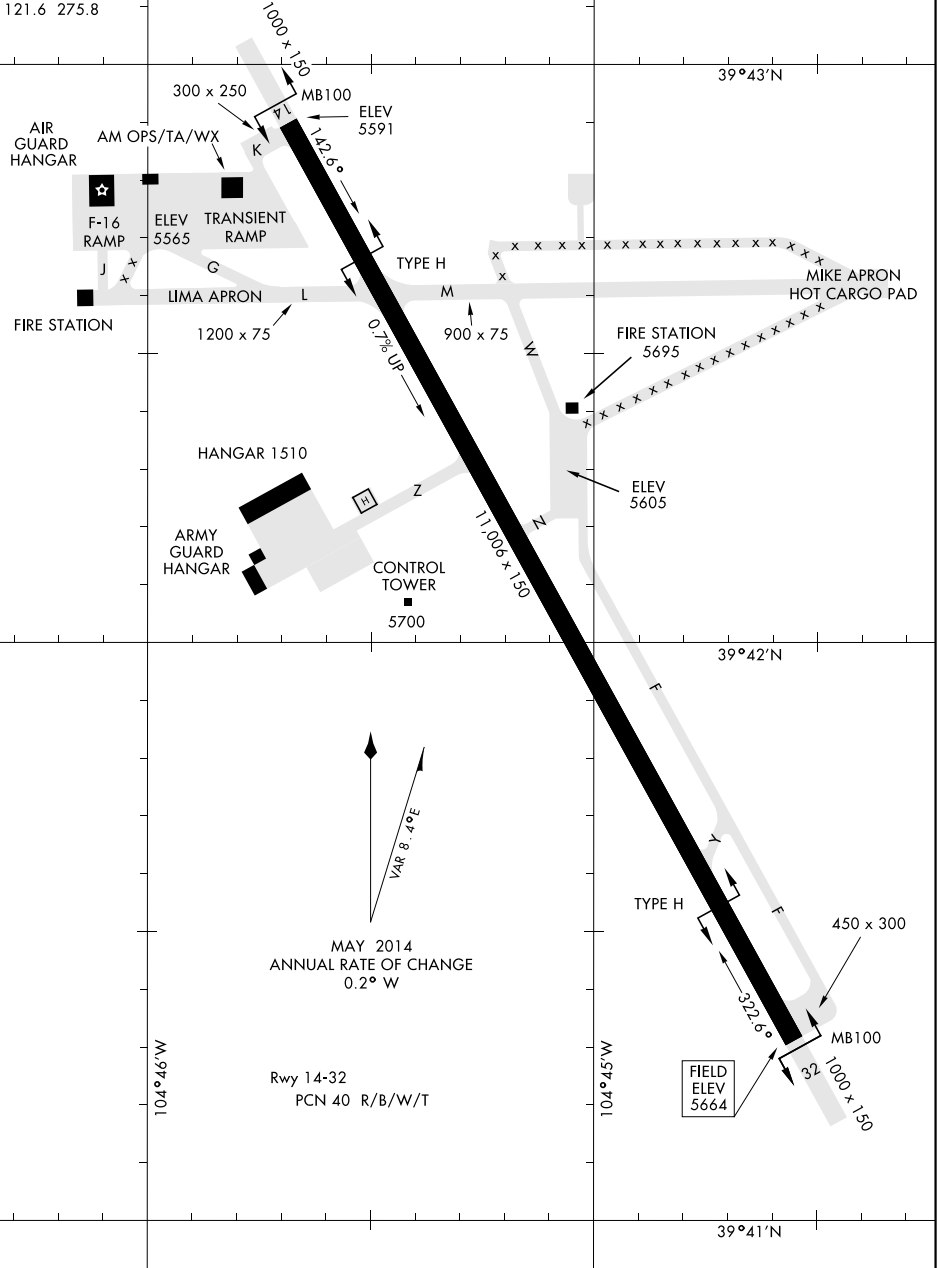

AIRPORT DIAGRAM

ATIS ★ 119.675 259.3
 BUCKLEY TOWER ★
 121.0 291.675
 GND CON
 121.6 275.8

SW-1, 26 JUN 2014 to 24 JUL 2014

SW-1, 26 JUN 2014 to 24 JUL 2014

AIRPORT DIAGRAM